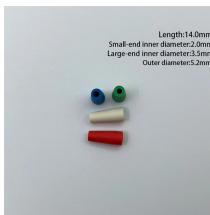

Waterproof IP67 rated 4 Pin male chassis connector for installations outdoors or in areas prone to moisture build up. 5A rated.