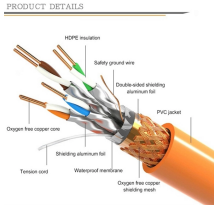

With unmatched quality and service, we offer a variety of styles, materials and finishes available to support virtually any commercial and industrial cable management application requirement.

Made from the highest quality pultruded materials, our Fiber Reinforced Polymer (FRP) cable tray is extremely durable and resistant to chemical attack, with a proven record of performance in the most ...