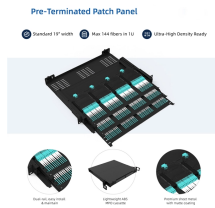

Luntai Fiberglass Cable Tray

Luntai Fiberglass Cable Tray

Fiberglass Ladder Type Cable Tray, 9 Inch High x 24 Inch Wide x 20 Feet Long. Also known as: A9X1-24-240.

Microsoft Bing Homepage daily quiz questions and their answers

Cable tray and ladder systems Fiberglass cable ladder and cable channel tray Eaton's fiberglass cable tray is approved by the American Bureau of Shipping (ABS) Building and Classing Steel Vessels 4-8 ...

With unmatched quality and service, we offer a variety of styles, materials and finishes available to support virtually any commercial and industrial cable management application requirement.

Made from the highest quality pultruded materials, our Fiber Reinforced Polymer (FRP) cable tray is extremely durable and resistant to chemical attack, with a proven record of performance in the most ...