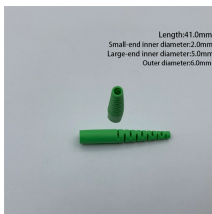

AOA Tech Optical Distribution Frame is used for cable inlet, grounding, and fixing between the terminal end and pigtail. Cable fixation and grounding function.