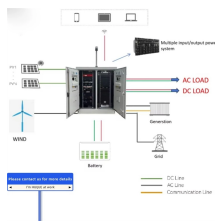

Line Reel Terminal Box

Line Reel Terminal Box

The Plano ProLatch Spool Box is a great way to keep spools upright with easy and controlled access. Features Lines easily transfer to reels through...

Keep lines tangle-free! These products may contain chemicals known to the State of California to cause cancer, birth defects, or other reproductive harm. For more information visit:

Terminal Tackle Storage Sort 6th Sense Terminal Chamber Box \$19.99 4 BKK OCD Armor Point Hook and Accessory Box

Taking customizable organization yet another step further, the Plano EDGE 3600 Terminal Box has been updated with special enhancements to better accommodate small items like ...

Keep lines tangle-free! These products may contain chemicals known to the State ...

Plano EDGE Terminal Box 3600 \$59.99Original price was: \$59.99.\$18.00Current price is: \$18.00. Add to cart -70%

Patented Radius Line Spooler, Compact Fishing Line Spooling Tool for Spinning Reels and Casting Reels - Line Spooler Spools Fishing Reels Without Line Twist, Great Fishing Gifts

Experience Plano Edge tackle boxes, featuring Rustriector technology, Dri-Loc watertight seals, and crystal-clear lids for rust prevention and easy gear identification.

It holds six spools of line up to one inch wide. When it's time to put line on your reels, transfer smoothly through rubber holes in lid. With a secure ProLatch® closure and convenient carry handle, this is ...