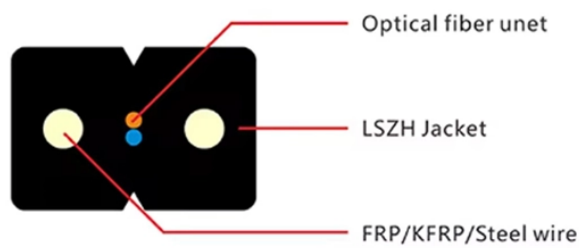

Lc fiber optic active connector

Lc fiber optic active connector

An LC (Lucent Connector) is a small-form-factor fiber optic connector that uses a 1.25 mm ceramic ferrule and a secure push-pull latch mechanism. It supports both single-mode and multimode fibers ...

The Lucent connector, commonly known as the LC connector, is a small form factor type of fiber optic connector used in high-density aerospace applications. Our LC connectors are engineered for ...

Lauren Conrad, the author, designer and American television personality who gained fame starring on "Laguna Beach" and "The Hills", offers a romantic aesthetic to her fashion line of women's clothing, ...