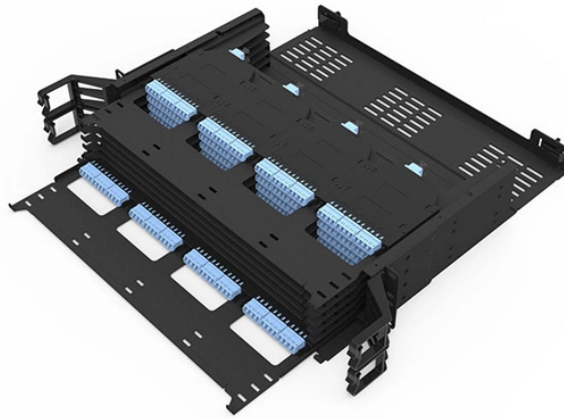

Layer 2 switch 8 optical

Layer 2 switch 8 optical

Supports IEEE 802.3i, IEEE 802.3u, IEEE 802.3ab, IEEE 802.3z, IEEE 802.3x, IEEE 802.3at and IEEE 802.3af standards. 8 × Gigabit PoE+ ports and 2 × SFP uplink ports for high-speed connectivity. ...

An 8-port, Layer 2 switch made for 10G SFP+ connections.

VERSITRON S70850M is a manageable 8 port Layer 2+ Switch that has seven ...

BL168GMP-SFP is a managed industrial PoE switch with 2 gigabit optical and 8 gigabit PoE ports, meeting FCC, CE, and RoHS standards. It supports Layer 2 protocols for stable communication. ...

Featuring eight auto-sensing 10/100/1000 Mbps RJ45 Gigabit Ethernet ports, this ...

8 Port Industrial PoE Switch provides robust Layer 2+ network connectivity, including but not limited to Static route, network security and ACL/QoS.

VERSITRON S70850M is a manageable 8 port Layer 2+ Switch that has seven 10/100BaseTX Ethernet ports and one 100BaseFX SFP optical port. It supports VLANs, QoS, broadcast storm control, black ...

The Cisco Catalyst 1000 Series switches are fixed-configuration, Gigabit Ethernet switches that provide entry-level enterprise-class Layer 2 access for branch offices, conventional ...