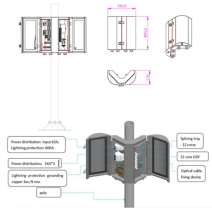

Large-span cable trays in the city center

Large-span cable trays in the city center

Heavy duty cable trays and cable ladders are manufactured from pre-galvanized, electro-galvanized, or hot-dipped galvanized sheet metal, designed to meet ideal environmental working conditions for ...

At City Electric Supply, we offer a comprehensive range of ducts, cable trays, and raceway solutions to help you efficiently manage and protect your electrical wiring.

SILTEC cable trays, heavy duty type, feature a reinforced construction with zigzag wires down the sides and double wires on the sides and at the bottom, providing these trays with a very high load capacity.

The Aluminum I-Beam Design Of Itray Is Perfect For Industrial Installations With Large Diameter Cables In Long Span Situations, Minimizing Total Tray Width and Creating A Smooth Transition Between ...

Large span cable trays have high loading capacity to lay heavy cables. Due to good corrosion resistance, heat resistance properties, large cable trays can be used in harsh weather conditions.

From heavy power cable pathways on oil drilling platforms to data center cabling, explore the cable tray that's strong yet easy to install. Fast installation with dependable support.