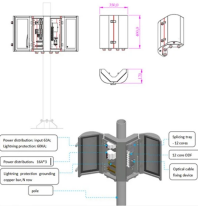

The 8 port Fiber Distribution Box is sturdy in structure, lightweight in size, and easy to install. It can be installed on walls or utility poles, and its waterproof cover ensures maximum moisture protection, ...

This compact fiber termination box provides cost-effective fiber optic distribution solutions for FTTH (Fiber-to-the-Home) and corridor applications. Designed for both indoor and outdoor installations, ...

The box with "Lock" infrastructure, box of body switching of simple, convenient, with a lock function safe use. For indoor and outdoor overhead and hang wall use.

TTI Fiber high quality fttth fiber termination box / 8 Port Waterproof Fiber Optic Distribution Box . Contact us today for a free quote.

Buy fiber optic cable terminal box 8 cores, front 8 sc coupler, large size, low loss 0.2db fat box in fttth network from reliable fiber optic manufacturer yingda

The 8 ports terminal box supports a variety of front adapter panel, allowing termination of SC, LC, FC, and ST fiber optic connectors, and accommodates up to 8-core fiber connections. Features . Made ...