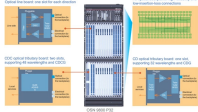

Large Square Head Fiber Optic Connector

Large Square Head Fiber Optic Connector

SC Fiber Patch Cable: A Reliable Connection for Your Fiber Optic Network The SC Fiber Patch Cord is designed with an SC connector that features a ferrule diameter of 2.5mm, making it twice the size of ...

Compare LC, SC, FC, ST, and MTP/MPO fiber connectors. Learn their structures, applications, advantages, and drawbacks to choose the right type for your network.

CommScope offers a variety of low-loss LC, SC, SN and MPO fiber optic connectors that deliver superior mechanical and optical performance.

SC type fiber optic connector. The large square head joint is the SC type joint, and its outer casing is rectangular, and the structural dimensions of the pins and coupling sleeves used are ...

Although the SC connector is larger, its reliability still makes it a preferred choice in many telecom and enterprise environments. SC remains a dependable connector for applications that don't ...