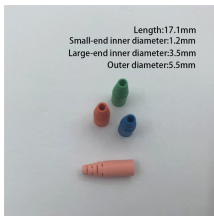

Fiber Optic Armored Pigtails are with stainless steel tube inside the outer jacket to protect the central unit of the cable, so they will not get damaged even they are stepped by an adult and bit by rodents.