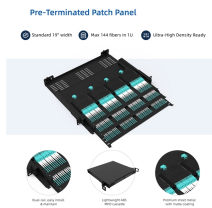

# **Kuwait Integrated Container Rack 47U**

## Kuwait Integrated Container Rack 47U

MODEL NUMBER: SR47UBWIDEXP Highlights | 47U SmartRack WIDE expansion enclosure with doors (no side panels)

Comes without side panels for easy baying with multiple rack cabinets in a row 47U rack constructed from powder-coated steel that stands up to tough environments

47U 19" DataCenter Rack cabinet measuring 800 x 1200 x 2212 mm created and designed to house very specific servers and data storage of the highest priority and offer security in CPD or IDC rooms.

Space saving design for narrow aisles. The CR1067 server rack is specifically designed to give a universal mounting platform for all standard-sized 19" rack mountable device. The CR1067 server ...

47U server cabinet consists of frames and covers (doors), and generally it has a rectangular parallelepiped shape and works on the floor. It provides a suitable environment and safety protection ...

47U 19" DataCenter Rack cabinet measuring 800 x 1200 x 2212 mm created and ...