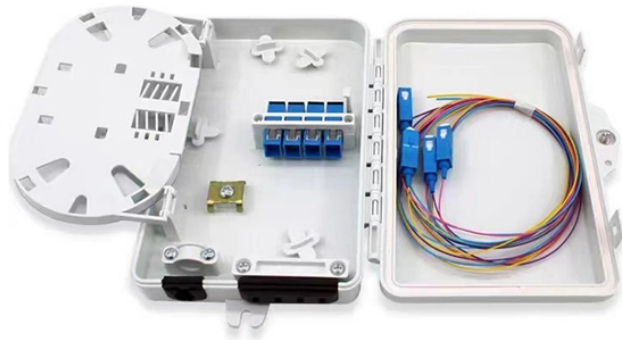

## Kone s distribution boxes

## Kone s distribution boxes

Distribution boxes Könnner & Söhnen® Distribution Boards provide reliable connection for up to 7 groups of devices with a maximum current of 32A. Suitable for indoor and outdoor use. High-quality ...