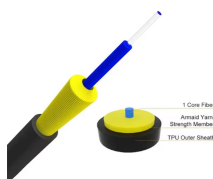

Space Needle History and Facts The Space Needle is an iconic structure located in Seattle, Washington, USA, and it stands as a symbol of both the city and American innovation. Explore ...

FOLS-201 optical light source is a fiber optic tester with exquisite appearance and ergonomic design. It provides 1310nm and 1550nm dual-wavelength laser output for singlemode fiber measurements, ...

The Space Needle is a 605-foot observation tower that defines the skyline of Seattle and serves as a symbol of the city.

Our fiber optic test equipment department was founded in the early 2000s, we develop and manufacture the fiber optic power meters, fiber optic light sources, fiber optic identifier, fiber optic fault locator and ...

The Space Needle is located in Seattle, Washington, the traditional territory of the Coastal Salish and Duwamish people.

Tier-1 certification kit with power meter and light source, compatible with multiple duplex and multi-fiber connectors up to 24 fibers. Measures loss, length, and polarity in just 1 second, as per certification ...