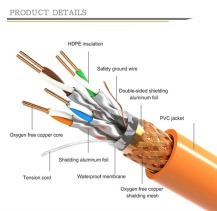

Kaiping Large-Span Trapezoidal Cable Tray

Kaiping Large-Span Trapezoidal Cable Tray

Our wind certification report provides you with list of acceptable B-Line series cable tray supports, fittings and covers based off of the environmental conditions, cable loading, and type of cable tray in your ...

Fabricated in numerous styles (wiremesh, ladder, ventilated trough, channel, and solid-bottom) and sizes, cable tray provides the greatest versatility among cable support systems, while offering ...

Our aluminum, I-beam ladder cable trays feature 3-inch tangents and are using connectable with our fittings and accessories. Aluminum ladder cable trays benefit from being lightweight and resistant to ...

It is designed for mechanical support and strain relief in long runs of cable and creates a smooth gradual bend for cable. Rail and stringer material is 16 ga steel tubing.

T& B® Cable Tray is taking cable above and beyond. Its design includes innovative splice components that can reduce the need for supports and brackets, enable fast, one-person installation and lower ...