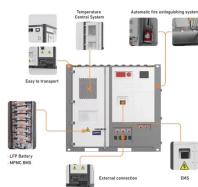

With 64 ports of 1.6Tbps Ethernet in a fixed 2U switch, the QFX5250 drives next generation AI networking performance. It is optimized for scalability, density, and sustainability to meet both the ...