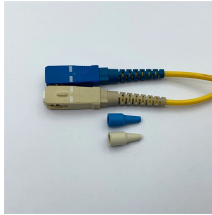

Junction box is for connection

Junction box is for connection

A junction box is used to connect and protect electrical wire splices, acting as a safe enclosure where multiple conductors are joined. It is mainly focused on cable distribution and ...

A junction box - also known as an " electrical box ", " jbox ", "or " terminal box " - is a protective box where wires are interconnected. Junction boxes are often built into the plaster of a ...

A junction box is an enclosure that safely houses electrical connections — where two or more wires meet, split, or continue. Its job is to contain electrical splices, protect conductors from ...

A junction box is an enclosure that houses and protects electrical wire connections. It provides a secure chamber where multiple wires can be spliced, joined, or split into different circuits ...

Inside a junction box, electrical wires from different circuits come in through small openings with just enough insulation stripped back to expose the individual conductors and connect ...

A junction box is an electrical enclosure that houses one or more wiring connections. The box protects the connections, which usually contain vulnerable points such as wire splices, from ...

Inside a junction box, electrical wires from different circuits come in ...