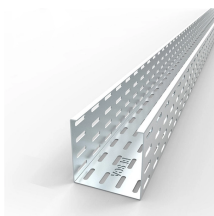

Iu Cable Management Stand 24 Ports

Iu Cable Management Stand 24 Ports

To prove you're not a bot, solve this simple math problem. The machine translated document is now available for download.

Available in 24-port 1U and 48-port 1U or 2U configurations, these panels maximize rack space while delivering high-density connectivity for structured cabling systems. Built with PCB technology, the ...

Fully RoHS compliant, no solder, no lead. Interoperable with standard EIA 19" ...

This 24-port universal 568A/B Category 6 rack mount patch panel is designed to take up a single rack space (1U), making it a compact and efficient solution for your network needs. The patch panel ...

Compatible with 22-24 AWG solid or stranded wires. Cable termination using 110 ...

IU Cable Minder Holder Description Size: 485mm(W) IU Cable Minder Holder U Platform: IU IU Uplong Panel Description Size: 485mm(W) x 44.45mm(H) x 10mm(D) IJJJ Ion Panel U Platform: IU ACC005 ...

24-port Cat6 patch panel for high density and easy patching solutions in data centres. The Cat6 Ethernet patch panel is designed for use in 19" racks and ideal for 10/100/1000Base-T and 10GBase-T ...

The IU-PP-24-6-U Cat6 Patch Panel is a 24-port rack-mountable solution ...