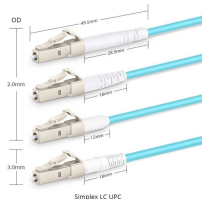

24-port Cat6 patch panel for high density and easy patching solutions in data centres. The Cat6 Ethernet patch panel is designed for use in 19" racks and ideal for 10/100/1000Base-T and 10GBase-T ...