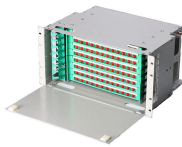

Iu Cable Management Stand 24 Ports

Iu Cable Management Stand 24 Ports

To prove you're not a bot, solve this simple math problem. The machine translated document is now available for download.

Available in 24-port 1U and 48-port 1U or 2U configurations, these panels maximize rack space while delivering high-density connectivity for structured cabling systems. Built with PCB technology, the ...

Fully RoHS compliant, no solder, no lead. Interoperable with standard EIA 19" ...

This 24-port universal 568A/B Category 6 rack mount patch panel is designed to take up a single rack space (1U), making it a compact and efficient solution for your network needs. The patch panel ...

The IU-PP-24-6-U-M Cat6 Patch Panel is a high-quality, reliable solution for organizing and managing network cables in various environments. This 24-port rack-mountable patch panel is designed for ...

24-port Cat6 patch panel for high density and easy patching solutions in data centres. The Cat6 Ethernet patch panel is designed for use in 19" racks and ideal for 10/100/1000Base-T and 10GBase-T ...

The IU-PP-24-6-U Cat6 Patch Panel is a 24-port rack-mountable solution ...