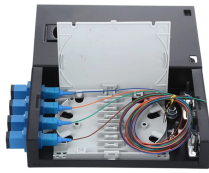

Israel CIF Price Wall-Mounted Distribution Box 6 Cores

Overview

With capacity for 6 adapters and splices, it supports flexible network expansion in residential, commercial, and enterprise environments. 6-Port Capacity: For compact fiber distribution needs. ABS Housing: Lightweight, UV-resistant, and corrosion-proof, suitable for indoor and light. Pricing (USD) Filter the results in the table by unit price based on your quantity. Distribution Box Enclosures & Racks are available at Mouser Electronics. 6 Cores Fiber Distribution Box FDB-106B IP-55 SC Connector PLC Splitter Fiber Distribution box (FDB), known as optical Distribution box (ODB) as well, is a compact fiber management product of small size. All of our series of wall mount distribution panels, including the standard series, can come with your specified logo for applications such as OEM.

Israel CIF Price Wall-Mounted Distribution Box 6 Cores

The HTB8004 6-Port Fiber Optic Distribution Box is a reliable and space-saving solution for fiber termination and distribution in FTTH and telecom networks. Designed with a strong ABS ...

Built from UV-resistant ABS material, the box combines durability with a sleek form factor, making it easy to mount in indoor or outdoor environments. It supports both fusion splicing ...

Multilink wall mount fiber distribution boxes include solutions for patch cable interconnection or a combination of splicing and patching. We separate these products into multiple groups based on ...

Premium Line 48 ports wall mount fiber optic box is used for the direct termination of fibers. The rear section accommodates cable entry and protects against taking out the cables. Box includes two ...