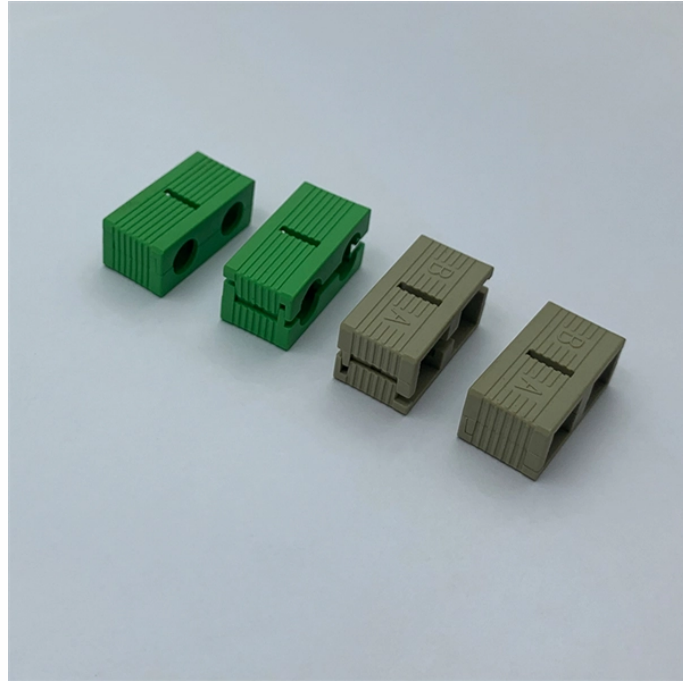

Is fiber optic cable also called a patch cord

Overview

Patch cords are classified by transmission medium, connector construction, and construction of the connector's inserted core cover. Single-mode fiber is generally yellow, with a blue connector, and a longer transmission distance. Multi-mode fiber is generally orange or grey, with a cream or black connector, and a shorter transmission distance.

Fiber is a type of carbohydrate that the body can't digest. Though most carbohydrates are broken down into sugar molecules called glucose, fiber cannot be broken down into sugar molecules, and instead ...

A fiber-optic patch cord is a fiber-optic cable capped at each end with connectors that allow it to be rapidly and conveniently connected to telecommunication equipment.

A Fiber patch cord, also named as a fiber patch cable or fiber jumper, is a fiber optic cable that is terminated with different types of fiber connectors. These fiber connectors allow the fiber ...