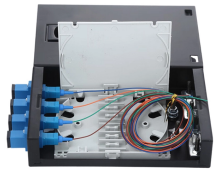

Cable tray installed in a hazardous location must contain only those cables that are appropriate for this type of environment as defined in Chapter 5 of the NEC.

When fitting cable trays and their accessories, the products are cut on site to create changes of direction, adjust sections, etc. Damage can also occur during handling; as a result, both the ...

RES 85.600 Elbow 90° for cable tray, 85x602 mm, with unperforated side beams, steel, pre-galvanised according to DIN EN 10346, incl. accessories Add to Cart €0.00 Excl. 0% VAT EAN 4013339238903 ...

Depth (D): 1.2mm, 1.5mm, 2.0mm. Material: Mild steel sheet / PO steel sheet. Constructed Type: MIG welding. er coating / Hot Horizontal Elbow.

The nVent CADDY Wire Basket Tray PreForm Elbow 90° is a precision-engineered solution designed to streamline cable tray installations when a directional change is needed.

Creating a 90-degree elbow in an electrical cable tray, often called a "fabricated" or "mitered" bend, involves cutting, bending, and fastening a straight section of tray. The most common...