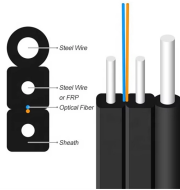

The Opgw Joint Box include hermetically sealed and free-breathing solutions. The hermetically sealed closures include Light Linker, and fiber dome closures; they can be used for any outside plant ...