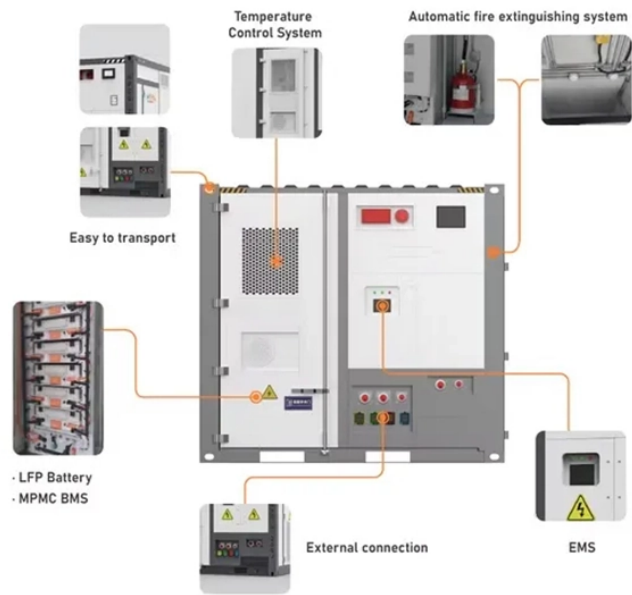

## Intelligent power distribution cabinet AI

## Intelligent power distribution cabinet AI

Rack power monitoring with intelligent PDUs including the Raritan PX4 and Server Technology PRO4X enables granular visibility at the outlet or device level, with advanced power quality metrics that help ...

Based on the current status of the development of power distribution cabinet, as well as the current intelligent power network technology and intelligent equipm

This configuration fits within standard 42U and 45U racks, providing reliable power distribution with intelligent monitoring and redundancy, as well as comprehensive environmental monitoring.

Explore how precision power distribution cabinets with intelligent monitoring transform data center power management—from rack-level control to power quality analysis and zero ground ...

With options designed for high-density environments, our PDUs are built to support the increasing power demands of cutting-edge technologies, including AI, machine learning, and big data analytics.