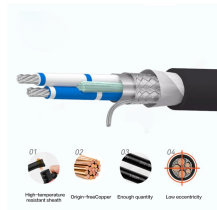

The space-saving PDU is easy to move and adapt to the future demands of the data center. The PDU offers superior power protection and monitoring, and the flexibility and scalability to match your actual ...

Designed for high-density applications such as AI workloads, this power conditioning and distribution cabinet delivers the performance and reliability of a custom-engineered system with the efficiency ...