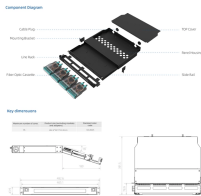

What Is an Intelligent PDU and Why Does It Matter? An intelligent PDU is a smart device that distributes power while providing real-time monitoring and control. It plays a critical role in modern data centers ...

We design a full suite of services to optimize the performance and longevity of your PDUs from initial setup to routine inspections, ensuring that our team of experts installs everything correctly and to the ...