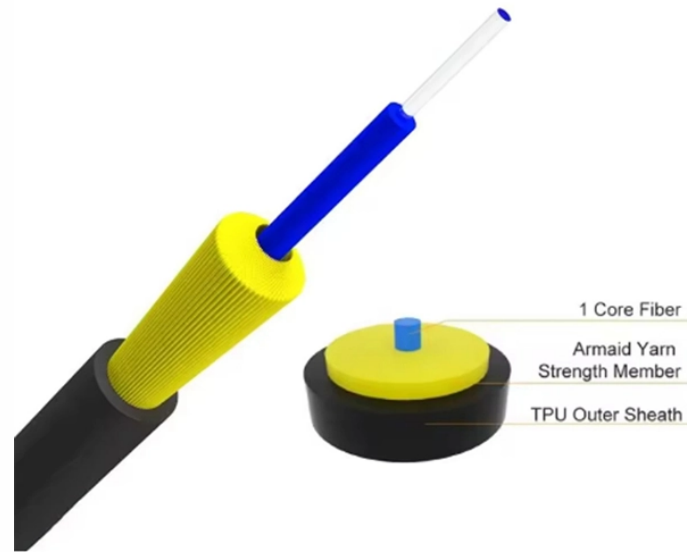

## Overview

Smart electrical enclosures combine protection, sensors, and connectivity to improve safety, reliability, and efficiency across modern industrial and infrastructure systems. E-abel, a global manufacturer of electrical enclosures and customized control panel boxes, designs cabinets. LA-SBV20-AC/DC Smart Box is a cabinet communication device designed for smart city and intelligent transportation systems, enabling efficient video surveillance, PoE power supply, data transmission, and IoT network management across infrastructure environments. The control room is considered one of the most critical areas in any facility, impacting daily decision-making and overall. Over here at Suzhou Huapujie Electrical Technology Co. These Smart City Junction Boxes are equipped with 1KVA Online UPS with 42AH/65AH/26Ah (1.