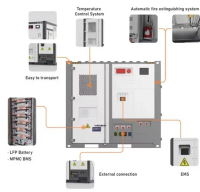

We provide full scale rack integration services using either our Hardware Platforms Solutions or third-party components, with the capacity to integrate thousands of racks annually.

Intel RSD is an open industry blueprint for the transition to a software-defined, composable, disaggregated infrastructure (CDI). The goal of Intel RSD is to enable more flexibility, manageability, ...