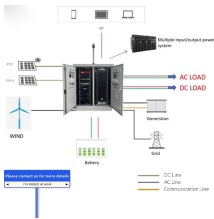

Definition of intelligent adjective from the Oxford Advanced Learner's Dictionary. good at learning, understanding and thinking in a logical way about things; showing this ability. She is clearly ...