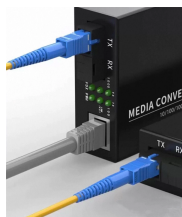

integrated meaning, definition, what is integrated: an integrated system, institution etc co...: Learn more.