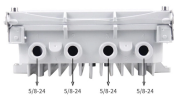

Minleon-Rainmin's Network Distribution Boxes boxes are the bridges from your ArtNet, sACN or NEC controllers to our intelligent light strings. This 4-port version comes with on-board power and a ...

4) Start putting the pavers (600X300X40mm) that I got from Bunnings at the gap of about 150mm in between. 5) Add pebbles to fill the gaps between the pavers and on the sides.

The new enclosure trim ring is now integrated and included with every hinged door. The trim ring easily conceals imperfections in drywall cutouts for a clean, professional installation.

The box supports DIN rail mounting for cabinet integration and can also be used as a wall mounted fiber distribution box in indoor fiber networks. The protected enclosure design supports more controlled ...

CABLE MANAGEMENT: Network Device Enclosure features five knockouts on the top and three on the bottom, along with included hook-and-loop straps and plastic hooks, to ensure organized ...

Leviton STRUCTURED MEDIA Centers create the ideal central distribution point to manage your residential structured cabling network, boosting performance for wired and wireless networks. The ...