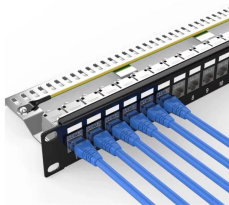

We offer high-quality galvanized steel electrical floor boxes with your choice of a brushed stainless steel cover for a modern finish or a PVC lid that can be tiled or carpeted to match your interior perfectly.