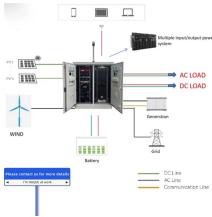

An in-depth guide to European-type box substation operation and maintenance, covering routine inspection methods, common operational challenges, fault prevention strategies, and long ...