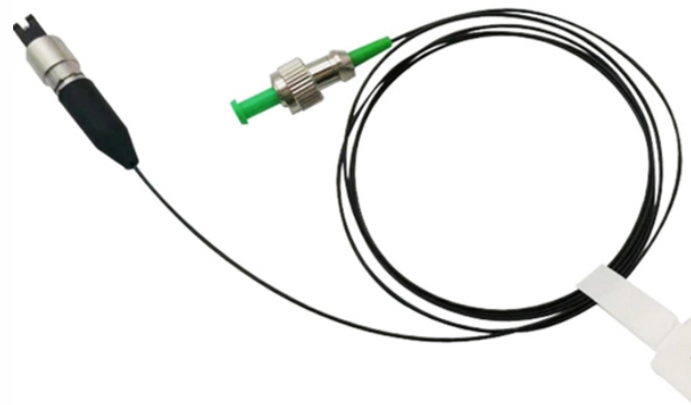

Installation of Integrated Distribution Boxes in France

Overview

Si c'est mal fait, vous risquez courts-circuits, risques d'incendie ou défaillance du système. Bien fait, cela garantit sécurité, conformité, et durable performance. Dans ce guide, nous détaillerons tout ce que vous devez savoir pour installer un boîtier de distribution. Si c'est mal fait, vous risquez courts-circuits, risques d'incendie ou défaillance du système. Bien fait, cela garantit sécurité, conformité, et durable performance. Dans ce guide, nous détaillerons tout ce que vous devez savoir pour installer un boîtier de distribution. In this washing machine factory project in France, GEYA provided a complete low-voltage power distribution solution for the electrical assembly of the customer's production workshop. Through multiple rounds of technical communication, GEYA clarified the customer's needs regarding circuit. OverParquet is a leader in the distribution of flooring, exclusively aimed at professionals such as craftsmen, architects, and companies. We offer an extensive range of high-quality flooring. Manufacture custom made Local Control Stations & Distribution Boxes, local control panel boards and stations, explosion protected control units, distribution. ew buildings and retrofit measures. The controllers for building and room automation is becoming