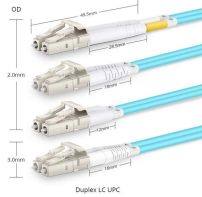

Installation of Fiber Optic Security Sensors

This article provides an overview of fiber optic sensor installation methods to help readers understand how a high-resolution distributed sensing system can be used in their applications.