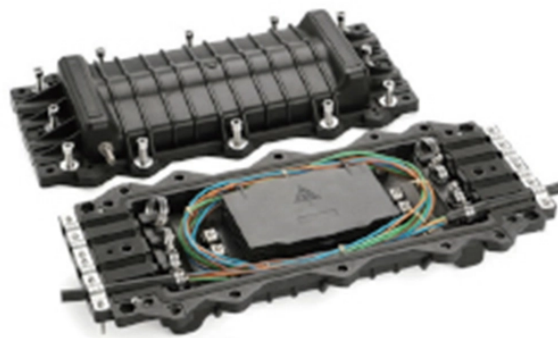

Installation of AC Distribution Box in Azerbaijan

Overview

In this video, we will show you Installation example of AC distribution box MCB type: GYM9 Relay type: GSP8-02 ATS type: G2RRCBO type: GYR9NM All products fr. "MECC" Company provide electrical cabling work, instrumentation work and installation of residential equipment/instrument for various type of projects. We also do commissioning and testing services, supply, installation, and termination of instrument local control panel, isolator, junction box. Chemical Earthing is a traditional earthing system that improves the condition of the soil and decreases soil resistivity. If you are looking for Chemical Earthing In Azerbaijan, we are here to help you by delivering the best. Our MEP solutions (mechanical, electrical and plumbing) are a comprehensive approach to the installation and management of utilities or processes (duct, piping, electrical and basic automation). 2) Mounting Plate with folded edge in 2.

Installation of AC Distribution Box in Azerbaijan

The distribution box is the device responsible for power control, protection, conversion, and distribution at the end of the low voltage power supply system. It is mainly composed of wires, compone...