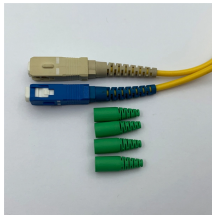

On installation day, the installer will deliver and install your new heating, ventilating and air conditioning (HVAC) unit and then haul away your old one after completing the project.