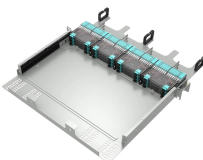

DuFab is the place to turn for high-quality prefabricated electrical junction boxes to make industrial installations faster and safer. These electrical boxes are manufactured in a controlled factory ...