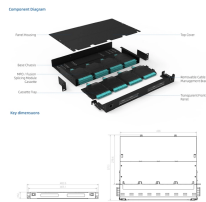

Professional cable machinery manufacturer since 2000. Complete wire and cable production lines, extrusion equipment, and drawing machines from ISO certified Chinese factory. Exported to 40+ ...

Long Zhuo's Optical Cable Tractor offers a combination of high performance and user-focused design, making it suitable for demanding optical cable installation environments. Its features ...