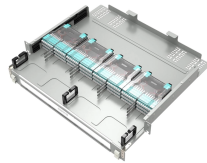

The complete set is mainly composed of the cable blower, hydraulic pump station, airproof piston, cable seal ring, the sealing ring for plastic pipe, and other parts.

High quality Suntech Power Optical Cable Traction Equipment OPGW Cable ...