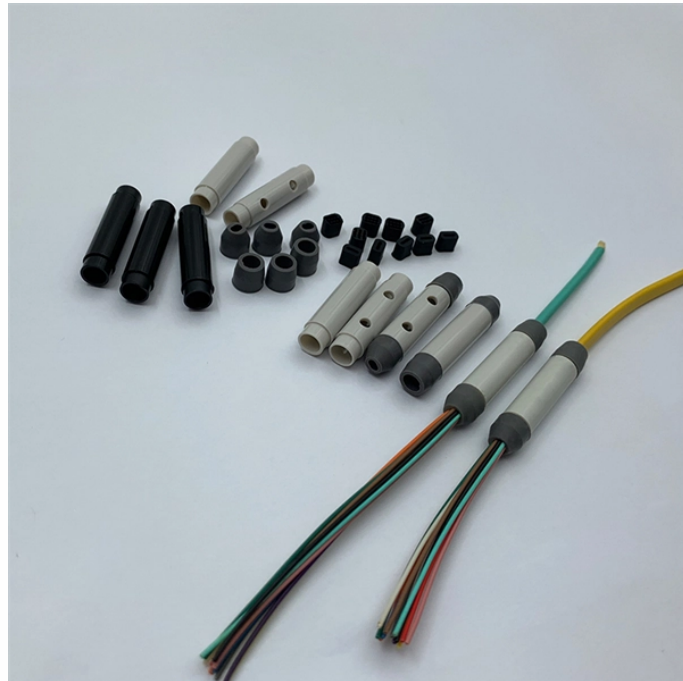

Industrial Distribution Box Hanging Standards