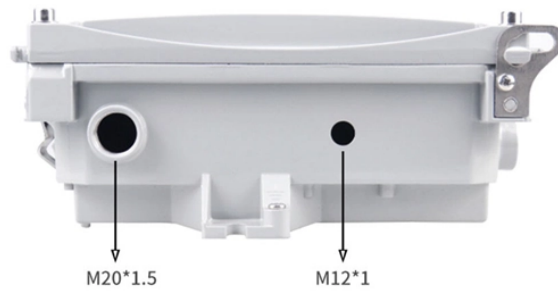

## Indoor Concealed Cable Trays

Cable trays and baskets are designed to help support and route cable bundles in an organized manner along ceilings or walls. Shop for cable tray systems now.

Discover plastic cable trays and management solutions for a cleaner workspace. Find options for under desk, wall-mounted, and server rack setups.

By mounting these sturdy cable trays under your desk, you can get your cords off of the floor, strategically routed, and out of sight. In addition to cables, this versatile product also holds ...

Cable Tray and Cord Reels Precision engineered. Constructed from high-quality welded steel wire, Cablofil® Wire Mesh Cable Tray is the result of decades of research and over 94,000 miles of ...

Explore sheet steel and wire mesh cable tray for robust cable management. Ideal for various environments, ensuring safety, efficiency, and durability.

They easily attach to surfaces and allow you to run wires through them, keeping them neat, protected and concealed. These are designed with latching or sliding covers for easy access to the cords when ...