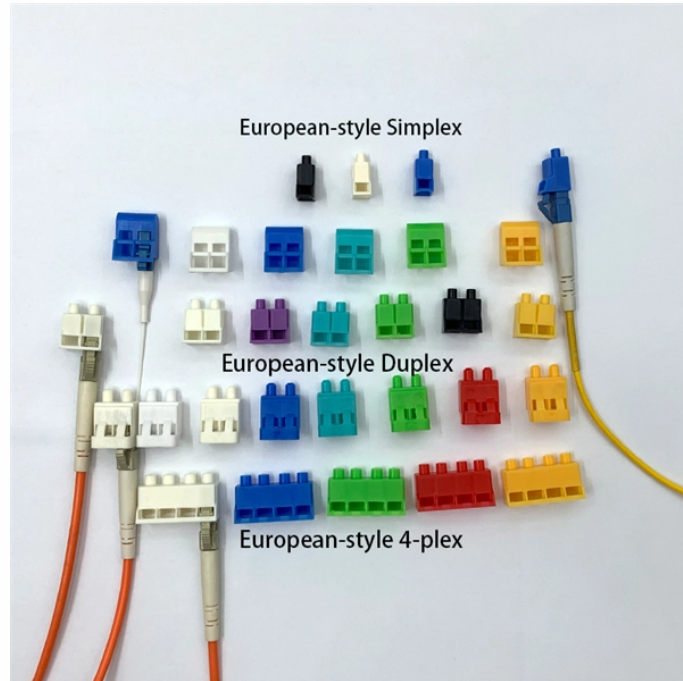

## Indicator lights on the home s circuit breaker distribution box

## Indicator lights on the home s circuit breaker distribution box

Electrical panel labeling refers to the systematic identification of each circuit breaker or fuse in your electrical distribution panel with clear, descriptive ...

A circuit breaker indicator light shows if the breaker is on, off, or tripped, helping you quickly identify electrical issues and ensure system safety.

The color indicator in the handle indicates whether power on that circuit is ON or OFF; if the status is green, power is ON, if it is white, power is OFF, and if it is red, the breaker tripped.