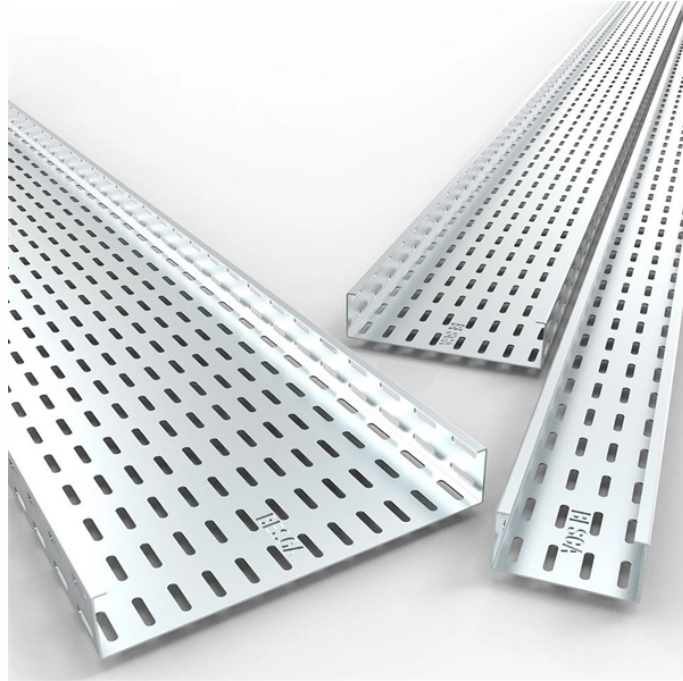

# Imported floor-standing explosion-proof distribution box

## Imported floor-standing explosion-proof distribution box

These are available in a range of materials including Stainless Steel, GRP & Sheet Steel from IP42 (Indoor) to IP 66 (Outdoor) Applications.

Durable Hexlon Explosion Proof Distribution Boxes and Electrical Enclosures, IECEx and ATEX certified for Zone 1 and Zone 2.

Constructed from corrosion-resistant, copper-free aluminum, the GUB series terminal boxes and junction boxes are available in a variety of sizes and configurations to suit different installation needs.

The boxes can be combined and installed freely to save space and meet the requirements of various distribution systems. Client requirements incorporated on request.

Explosion-proof distribution boxes are designed to safely control and distribute electrical power in hazardous environments, preventing ignition risks.