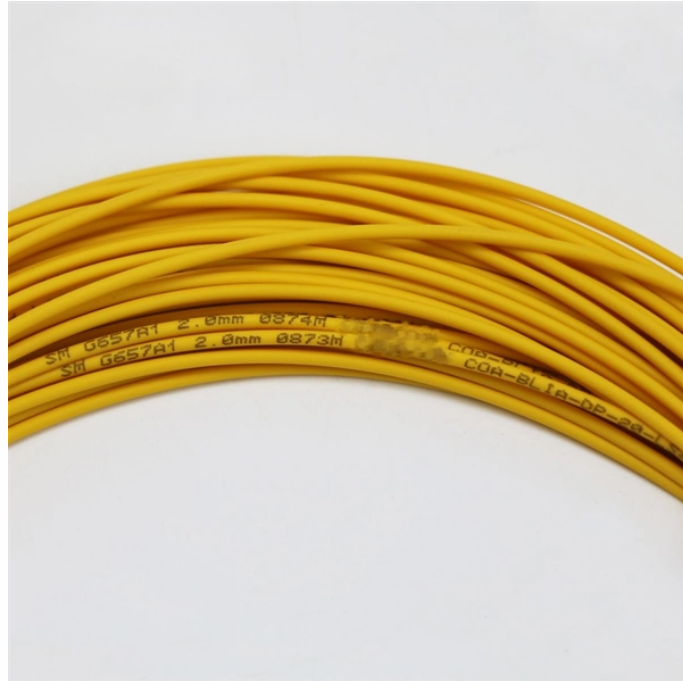

Imported SFP Optical Module OSFP

Imported SFP Optical Module OSFP

imported definition: brought into a country from abroad. Check meanings, examples, usage tips, pronunciation, domains, related words.

Cisco QSFP-DD and OSFP 800G coherent optical modules are supported on Cisco switches and routers. For more details, refer to the Cisco Transceiver Modules Compatibility Matrix.

☐☐ What Are OEM SFP Modules? OEM SFP modules are small form-factor pluggable (SFP) optical transceivers that are manufactured by original optical component suppliers but sold ...

Definition of "imported" imported in British English (ɪm'pɔ:tɪd) adjective (of goods, products, etc) brought in from another country in order to be sold