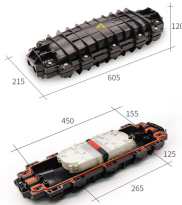

Imported Hot-Selling Splice Box for Island Use

Imported Hot-Selling Splice Box for Island Use

Designed for indoor installations, this compact enclosure connects and terminates multiple fiber optic cables through splicing or connectorization. It provides a clean, secure environment for fiber ...

The indoor/outdoor fiber splice box from Amphenol Network Solutions is designed for splice-only applications. They are suited for optical cable splice collection points for DAS, MTU and MDU.

Splice boxes ensure continuously reliable real-time data transmission. With their compact and uniform design, the splice boxes for both the DIN rail and 19" mounting provide ample interior space for the ...