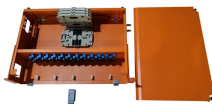

Took me some time to setup my crs305 4sfp+ port as my 10g router and WireGuard server and link it to my Asus ax88 for Wifi devices and crs312 12port 10g switch for wired devices.