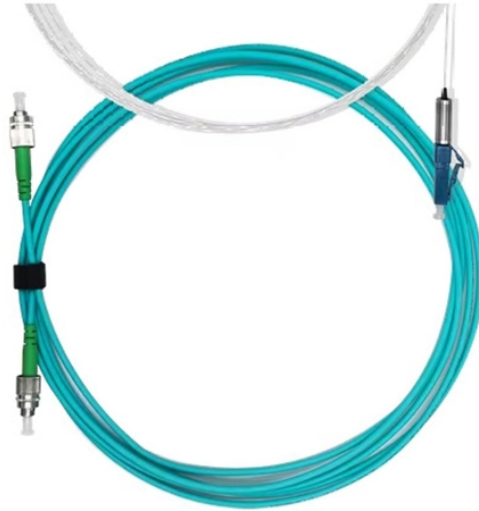

Iceland Franchise Fiber Distribution Box 4 Cores

Iceland Franchise Fiber Distribution Box 4 Cores

The JUNPU 4 fiber drop box is a light and compact wall-mountable enclosure for the termination of up to four fibers. It has been designed to serve as a building entry point for FTTH applications but is also a ...

Premium-Line FTTH distribution box is aim designed for multi-purpose applications in FTTH projects, the dual layer design supports direct termination, and also FTTH distributions via mini splitter built in, ...

It describes the components and features of FDBs, including their waterproof design, fiber management capabilities, splitter installation options, and environmental specifications.

This fiber wall outlet features 4 adapter ports compatible with SC or LC connectors, supporting up to 4-core or 8-core fiber splicing and termination.

The 4-core fiber termination box provides a stable, protective joint between optical cable and distribution pigtails at the end of fiber cables. It is typically used in cabling work area subsystems. The cable ...