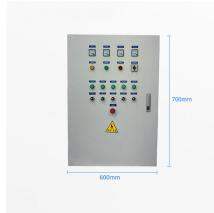

Search Newegg for fiber optic switch. Get fast shipping and top-rated customer service.

The optical switch consists of the all fiber optic switch device and corresponding driver packaged in a rack-mountable enclosure. The switching is done by an external TTL compatible low voltage signal.