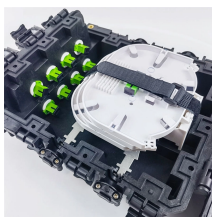

This type of header contains male pins within a plastic base and is meant to be mated with a rectangular cable connector or a female socket header for board-to-board connection.

High quality pin shafts are offered by China manufacturer Huijue. As crucial connectors, our pin shafts meet stringent material and dimensional requirements to meet the assembly requirements of various ...

The pivot pin is the core connection part that enables the relative rotation or swing of two components in mechanical equipment. It plays a key role in transferring loads, ensuring the precise position of the ...

Mouser offers inventory, pricing, & datasheets for Pin (Male) 48 Position Connectors.

Mouser offers inventory, pricing, & datasheets for 48 Position DIN 41612 Connectors.

Each Heavy Duty Power Connector includes male and female inserts, screw terminated contacts, side or top entry hood, bulkhead mounted housing, and cable gland. Wiring possible with screw terminal, ...

Once assembled, these connectors are rated NEMA 4X, 12, and IP65 for protection against corrosion, washdowns, dirt, oil/coolant dripping, and water projected from a nozzle.

SMICO connector has been widely used in Automatic, machine made, power and equipment industries. SMICO connector is in conformance with the standard DIN 5510-2 and EN 61984.