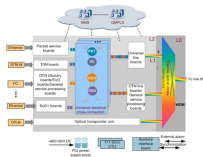

Huawei Tier 3 Core Switch

Huawei Tier 3 Core Switch

Positioned perfectly as an Aggregation Switch or Core Switch, the S6730-H delivers scalability, security, and cost-effectiveness for modern digital infrastructures. These models deliver a ...

Huawei campus switches are ideal for building future-proof campus networks with simplified management, high reliability, and service intelligence, across industries such as enterprises, ...

Compare Traditional 3-Tier vs Leaf-Spine architectures. Learn how to eliminate latency and scale your data center using ECMP, VXLAN, and 800G AI switches.

Every enterprise network has a silent dictator—the Huawei core switch. Buried in server rooms or data centers, this unassuming device governs traffic flow between departments, cloud ...

With multiple industry-leading intellectual properties and patents, Huawei provides more than a hundred switch models in more than 10 series, including access, aggregation, and core switching.

Next generation of high-performance, high-density Ethernet switches, offering flexible port combinations and expansion capabilities from GE to 400GE, enabling rapid service evolution for enterprises.

Realize wired and wireless convergence from access to core, manage up to 10,240 APs with a single switch, and achieve simplified O& M with unified user authentication.