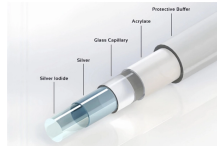

Looking for a high-performance, reliable core switch to upgrade your network infrastructure? We've got exactly what you need—2 brand-new Huawei S12710 core switches in ...