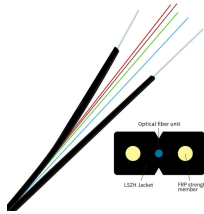

Layer 3, 24×GE PoE+ ports, 4×GE SFP uplinks (2 combo), 370W PoE budget, ...

Discover Huawei Layer 3 switches with POE, VLAN support, and 10/100/1000Mbps speeds. CE certified, stackable, ideal for enterprise networks.